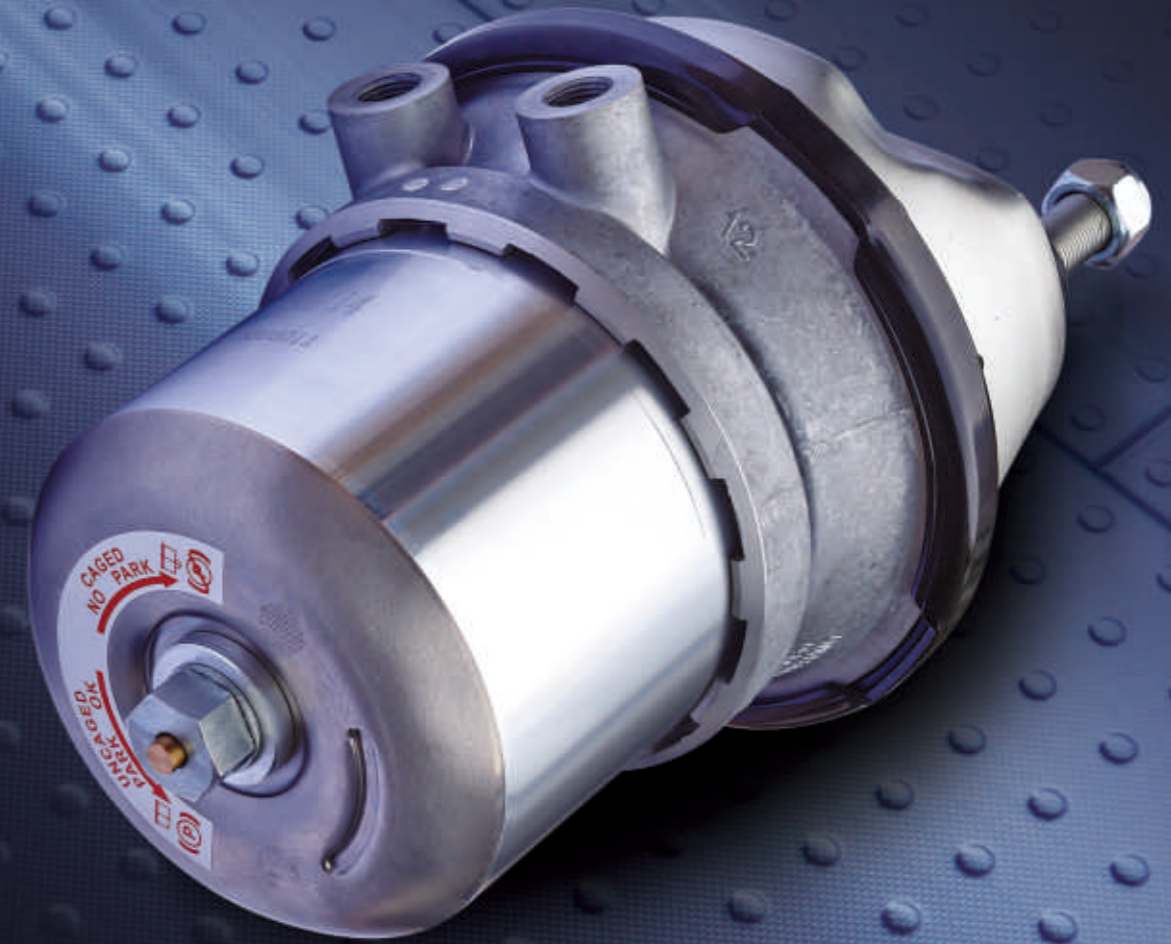

JIAXING SHENGding MACHINERY CO.,LTD.

Address: Xinhuang Industrial Park, Nanhu District, Jiaxing, Zhejiang, China

Telephone: +86-573-83147053 Fax: +86-573-83143553 E-mail: sales@chinasand.cc

Http:// www.chinasand.cc

2023

JIAXING SHENGding MACHINERY CO.,LTD.