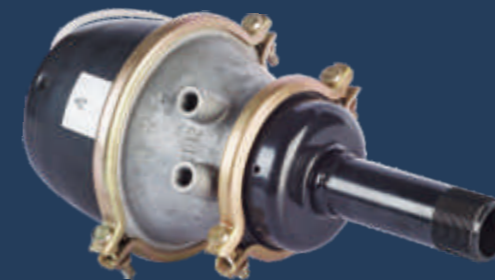

SD No.	Type	Cross Ref No.		M side port	α port	β clamp	F Force	L3	Vehicle
SD25001	1230	12.3519110-01							KAMAZ