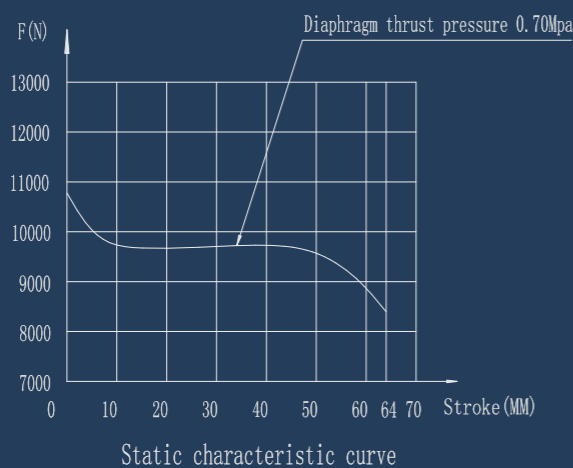

Type	SD No.	Cross Ref No.	M side port	α port	β clamp	L1 length	L2 length	M3 centre port	Vehicle
9J	SD31003	EF90YE 4230440020	M16X1.5	0	-45	117	142	M48X2	
	SD31003N	4231420200 4776985	M16X1.5			215		13/4"-12UNS	
16J	SD31005	EF161FY 4230440020	M16X1.5	0	180	160	187	M48X2	
	SD31005N		M16X1.5	0	-90	151		M48X2	
22J	SD31006	BY3456	M16X1.5	0	180	150		M48X2	
	SD31006N		M16X1.5	0	-45	160			
24J	SD31007	4230460000							

Type	SD No.	Cross Ref No.	M side port	α port	β clamp	L1 length	L2 length	M3 centre port	Vehicle
9J	SD31001	4231420010	M16X1.5	0	0	138		13/4"-12UNS	MAN DAF IEVCO VOLVO IRISBUS
12J	SD31002	C4191200	M16X1.5	0	-135	194	218	M48X2	
	SD31002N	4231430040	M16X1.5	0	-135		187	13/4"-12UNS	
	SD31002N01	4231430010	M16X1.5	0	-135		140	13/4"-12UNS	
	SD31002N02	4231430120	M16X1.5	0	-135		145	13/4"-12UNS	
	SD31002N03	4231430020	M16X1.5	0	-135		365	13/4"-12UNS	
	SD31002N04	EF120FYE 4231432000	4835038	M16X1.5	0	-135		187	M48X2
	SD31002N05	4230700680 4230700670		M16X1.5	0	180	176		M48X2
	SD31002N06	4231432000		M16X1.5	0	-135	161		M48X2