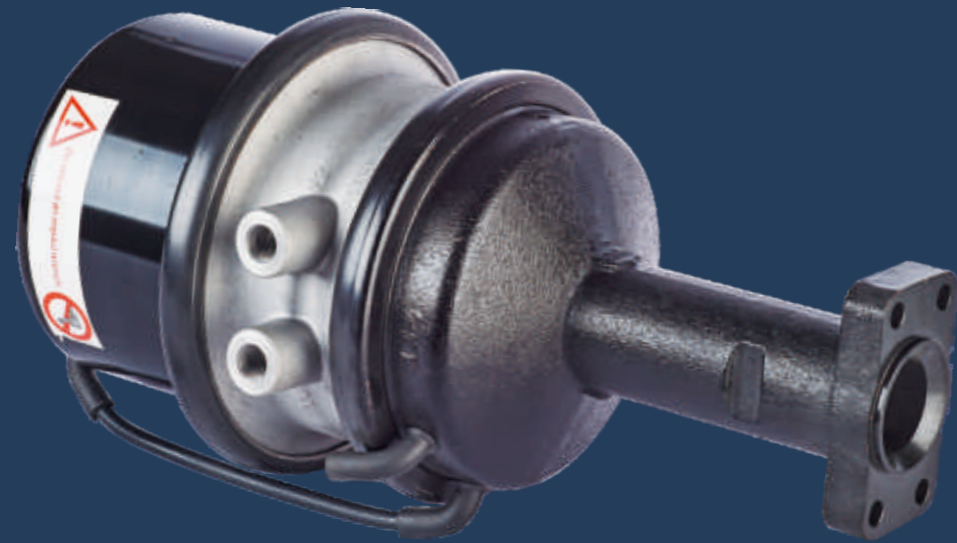

SD No.	Type	Cross Ref No.		M side port	α port	β clamp	F	L3	Vehicle
SD15001	2424		24.3519200-1						KAMAZ
SD15002	3020		3519100						KAMAZ
SD15003	2020	20.3519100-01	20.3519100-20						KAMAZ
		20.3519100-11	20.3519100-30