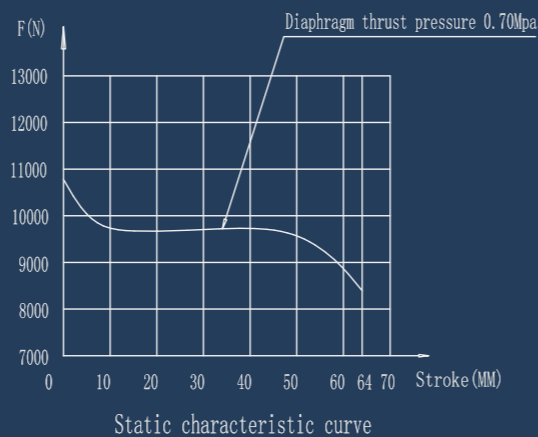

Type	SD No.	Cross Ref No.	M1	M side port	α port	β clamp	L1 length	L2 length	Vehicle
2424F	SD32001L		64	2-Z3/8	0	-135	5600	176	HINO FV515
	SD32001R			2-Z3/8	0	135	5600	174	HINO
	SD32001N01			Z3/8+Z1/4	0	135	5600	176	HINO
	SD32001N02			Z3/8+Z1/4	0	-135	5600	176	HINO
2224F	SD32003			Z3/8	0	-135	5600		
2430F	SD32002		75	Z3/8	0	-45	7500	174	Daimler