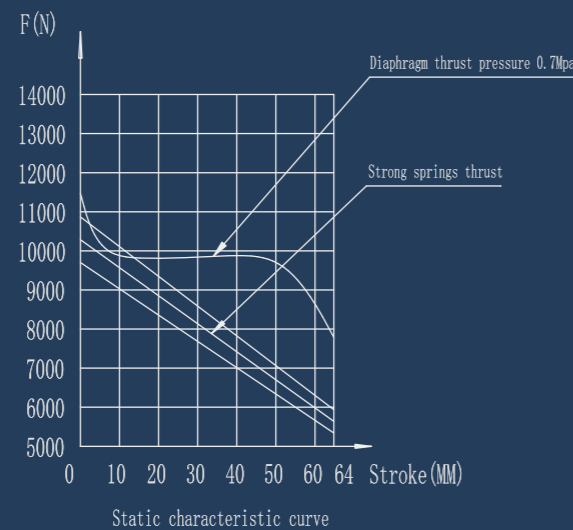

Type	SD No.	Cross Ref No.	M1 side port	α port	β clamp	F Force	L1 length	L2 length	Vehicle	
12/12	SD96012	9254550010								
16/16	SD96006	9254941070 9253248050 9254940000	23656 A01142002218 72202000 11062533	M16X1.5	0	-135	6000	203		MACK MB NEOPLAN
	SD96006A			M16X1.5	0	45	6800		207	
14/24	SD96010	9254981050 9254981057 9254281000	1523961 A0164200618	M22X1.5 VOSS	0	-135	7750	253		DAF DAIMLER
16/24G	SD96003	9254940410 9254949600 9254941080	1518151 1802696 1331410 1117755	M22X1.5 VOSS	0	-135	7800	250		DAF SCANIA KOGEL LIEBHERR
16/24W	SD96003W	9254241000	100.020.022 A0124200018	M22X1.5 VOSS	0	45	7800		187	DAIMLER
	SD96003W07	9254949100	A0194208718	M22X1.5 VOSS	105	-165	7900		37	DAIMLER
	SD96003W08	9254949110	A0194208818	M22X1.5 VOSS	-105	165	7900		37	DAIMLER
20/24G	SD96004	9254909250 9254909257 9254901020 9254901027	1506797 1935470 1519443 5021170332 5021170339 02486891 8285454000	M22X1.5 VOSS	0	-135	7800	250±2		MB DAF MAN SCANIA RENAULT IVECO EVOBUS
	SD96004A	9254907550 9254907557		M22X1.5 VOSS	0	45	8750	250±2		
2024W	SD96004WA	9254207500 9254207010 9253207010	1506383 81504106561 81504106615 81504106607 81504106683 81504106427 81504106312 81504106310 81504106348 81504106512 81504106308 81504106309	M16X1.5	0	45	8750			DAF MAN NEOPLAN
20/30	SD96011	9254205020 9254909010 9254909060	1521953 A0194209818