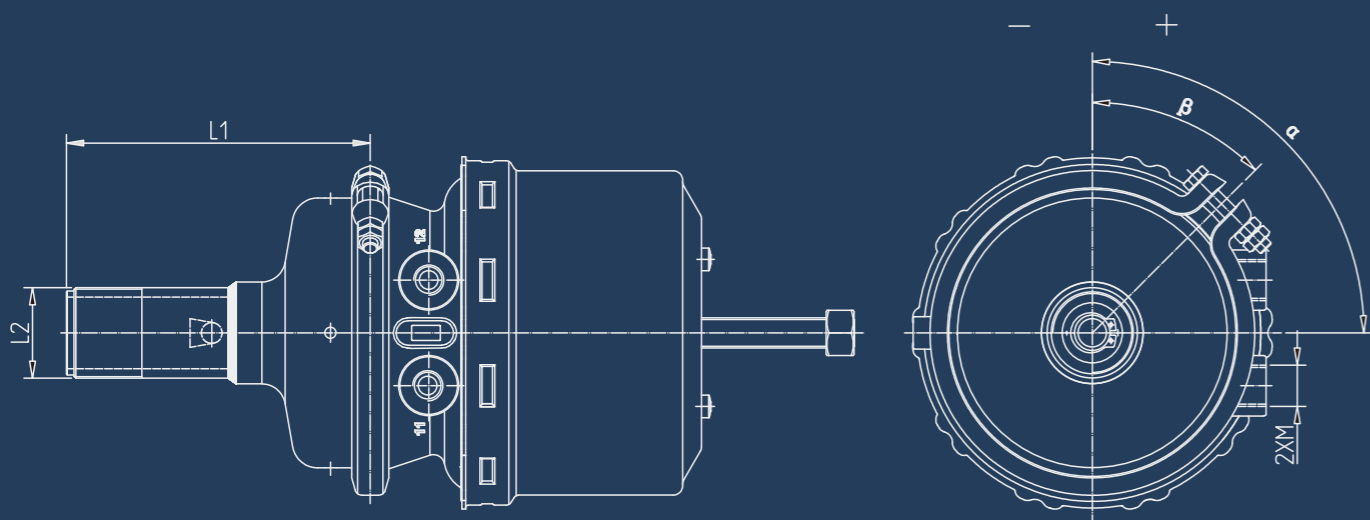

Type	SD No.	Cross Ref No.	M1 side port	α port	β clamp	F Force	L1 length	M3 centre port	Vehicle
916J	SD36001	BTP36001	M16X1.5	0	180	6800	118		
10.516J	SD36006		M16X1.5	0					
	SD36006N01		M22X1.5		60		150		
1216J	SD36002	4254262010	M22X1.5 VOSS	0	-90	6400	113	M48X1.5	
	SD36002N03		M16X1.5	0	-90	6800	160		
	SD36002N04	4254540710 4254540790	M22X1.5	0	180	6800	176	M48X1.5	
1816J	SD36007	4254299010	M16X1.5	0	155	6950	150	M48X2	
1616J	SD36003	4254289000	M16X1.5	0	155	6950	150	M48X2	
1424J	SD36011	4254561000	M22X1.5 VOSS	0	180	7800	148	M48X1.5	
1624J	SD36004	4253571000	M16X1.5	0	155	6950	150	M48X2	
	SD36004N01		M22X1.5 VOSS	90	180	7800	161	M48X2	
	SD36004N02		M16X1.5	90	180	7800	161	M48X2	
1824J	SD36008	SD36-18/24	M22X1.5 VOSS	0	45	7800	158	M48X2	
	SD36008N01		M22X1.5 VOSS	0	180	7800	159	M48X2	
	SD36008N02	4254571000	4254571000	M22X1.5 VOSS	0	180	7800	148	M48X2
2024J	SD36009	4233332010	M16X1.5	0	135	7800	160	M48X2	
	SD36009N01		M16X1.5	0	180	7800	160	M48X2	
2224J	SD36010	100.020.036	M16X1.5	0	135	7800	160	M48X2	
2424J	SD36005		M22X1.5 VOSS	0	135		160	M48X2	

Type	Sd No.	Cross Ref No.	M1 side port	α port	β clamp	F Force	L1 length	M3 centre port	Vehicle
916J2	SD36051		M16X1.5	0	180		118	M48X1.5	
1216J2	SD36052		M16X1.5	0	-90		113		
1616J2	SD36053		M16X1.5	0	155		151