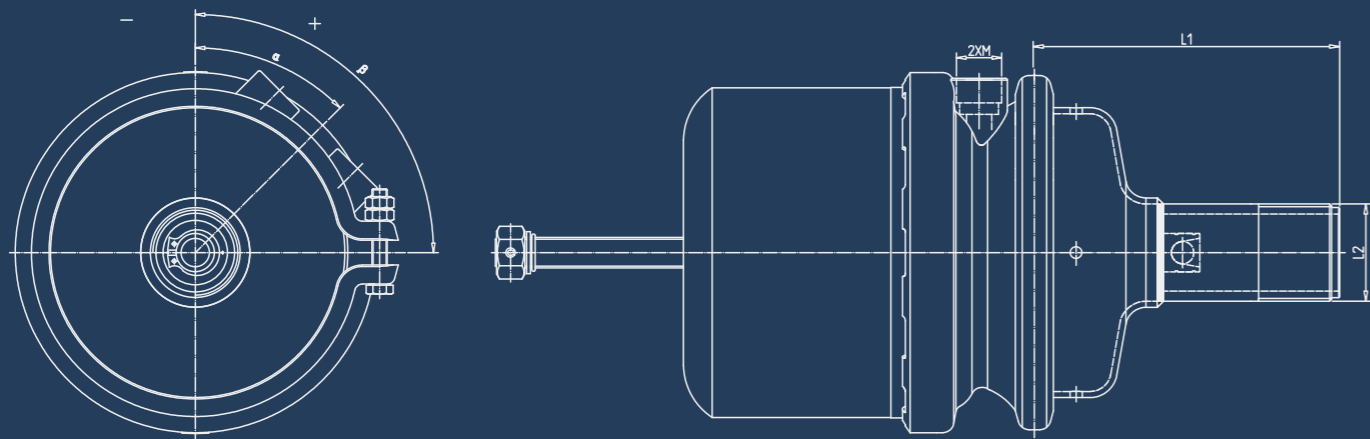

Type	SD No.	Cross Ref No.		M1 side port	α port	β clamp	F Force	L1 length	M3 centre port	Vehicle
10.516J	SD310KJ	BY9153-II18525	0054200424	M22X1.5 VOSS	0	60		175	M48X2	IVECO-EUROCARGO
10.520J	SD311KJ	BY9150-II16486	99446698 4851664 04851664 92901220	M16X1.5				180	M48X2	IVECO-EUROCARGO
	SD311KJ01	BY9157-II31550	ACHA146	M16X1.5				202	M48X2	DAF
1216J	SD312KJN			M16X1.5				187	13/4"-12UNS	
1220J	SD306KJ	BY9205-II17468	99446699 98403027 4835041	M16X1.5	0	60			M48X2	DAF
		BY9206-II17469	4835041							
		BY9207-II17470								
	SD307KJ02	BY9216-II31551	ACHA145 ACHA854							
1420J	SD307KJ	BY9251-II7472	99446701 04835042 4835042	M16X1.5	90	150		180	M48X2	MAGRIUS
	SD307KJ01	BY9251-II17472		M22X1.5 VOSS	90	150		180		IVECO
	SD307KJ02	BY9250-II17471		M16X1.5	0	60		167	M48X2	
1616J	SD313KJ			M22X1.5 VOSS	90	180		150	M48X2	
1620J	SD308KJ	BY9305-K014026	4128 5147	M16X1.5	0	60			M48X2	IVECO
	SD308KJ01	BY9304-II17473		M16X1.5	0	60			M48X2	
	SD308KJ02			M22X1.5 VOSS	90	180				
	SD308KJ03	BY9370-K011996		M16X1.5	0	155			M48X2	
	SD308KJ04	BY9371-K011997		M16X1.5	0	-120			M48X2	
1424J	SD301KJ	BY9220-II31996	718275	M22X1.5 VOSS	90	180		161		
	SD307KJ03	BY9260-II19750	41013260	M16X1.5	0	60		190	M48X2	
1624J	SD302KJ	BY9303-II17086 BY9303-K014028		M16X1.5	0	135		160	M48X2	IVECO
	SD302KJ01	BY9346-K100421 BY9347-K100422	5801779566	M16X1.5	0	135		160	M48X2	
1820J	SD314KJ	BY9372-K012717	4436122420	M16X1.5	0	155		180	M48X2	
	SD314KJ01	BY9369-K011981		M16X1.5	0	-120		220	M48X2	
	SD314KJ02	BY9292-K100420N00	5801779565 41013260	M16X1.5	0	135		160	M48X2	
1824J	SD309KJ	BY9351-II16159 BY9367-K001715	08169240 718277 41211373 41211376	M16X1.5	0	135		160	M48X2	IEVCO
	SD309KJ01	BY9368-K003924	41211463	M16X1.5	0	135		215	M48X2	IEVCO